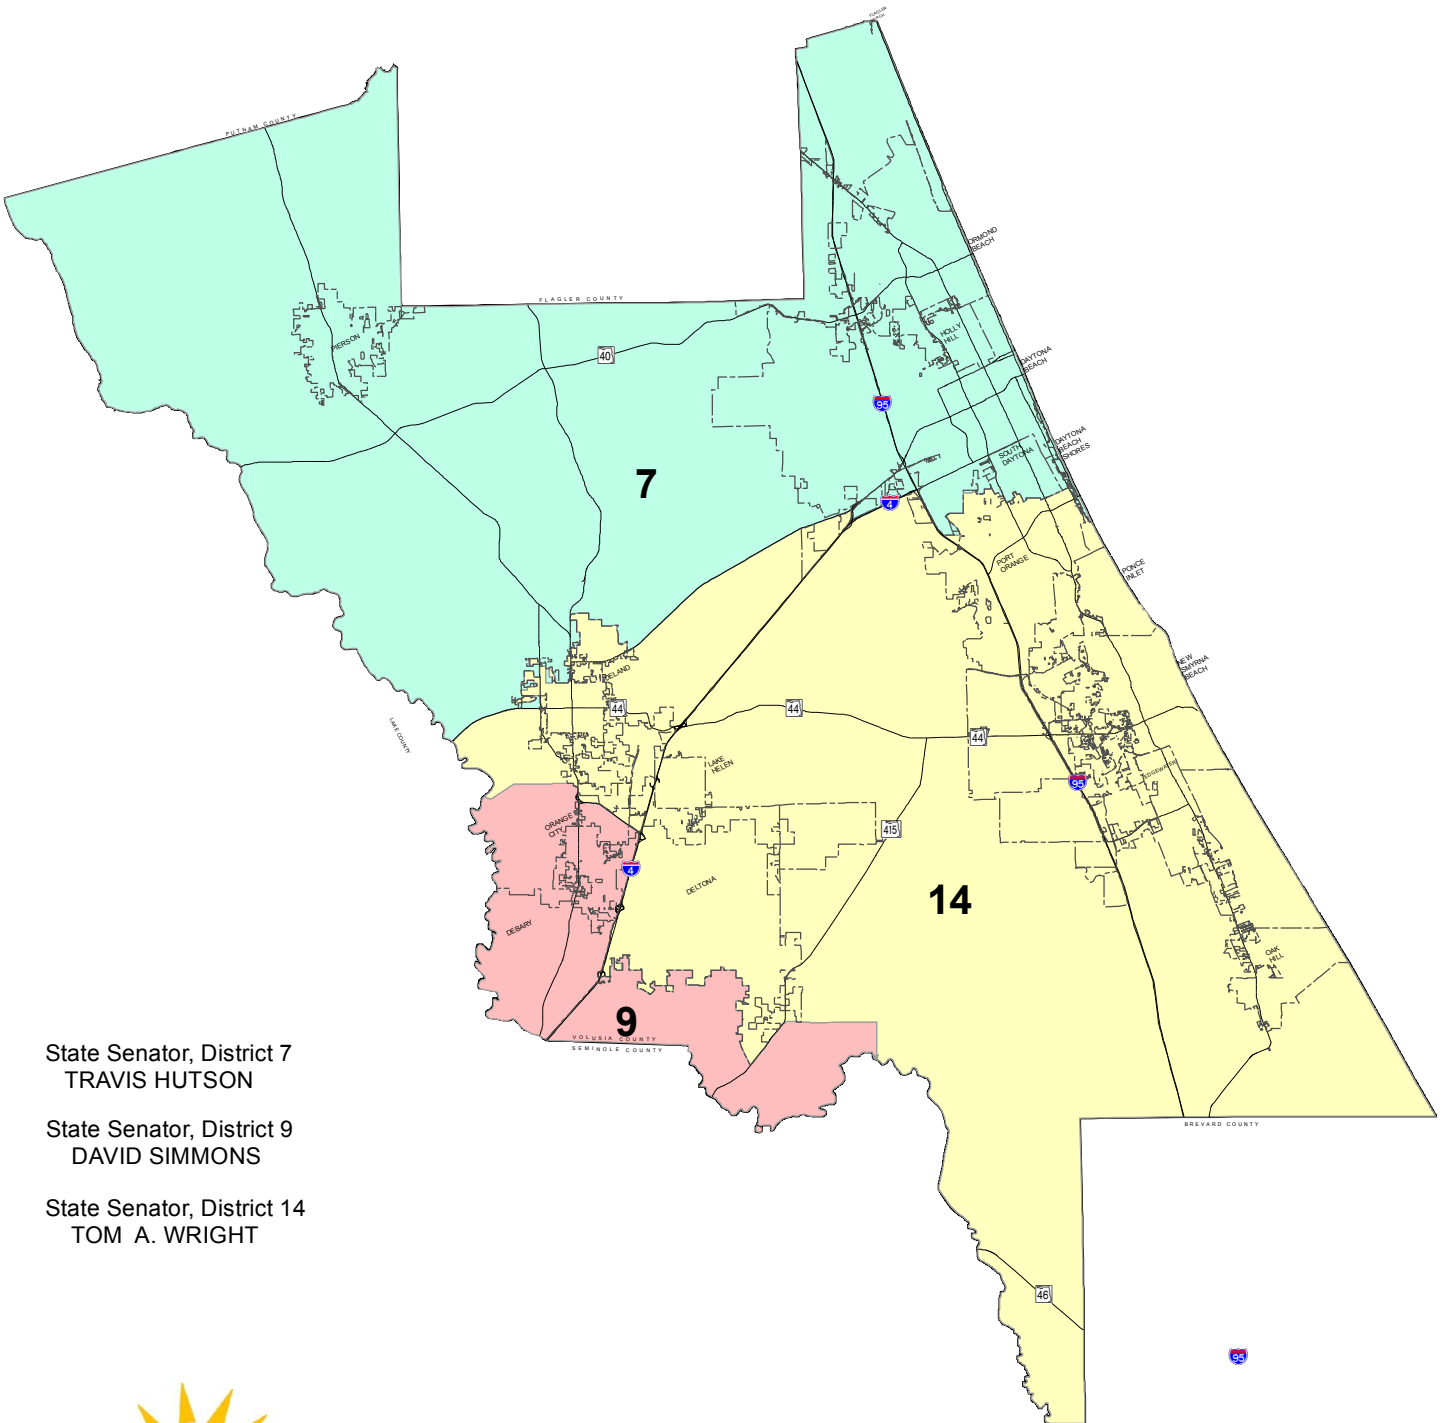

# Senate Districts Volusia County

State Senator, District 7  
TRAVIS HUTSON

State Senator, District 9  
DAVID SIMMONS

State Senator, District 14  
TOM A. WRIGHT

PREPARED BY:  
DEPARTMENT OF ELECTIONS  
LISA LEWIS SUPERVISOR OF ELECTIONS  
JAN, 2019