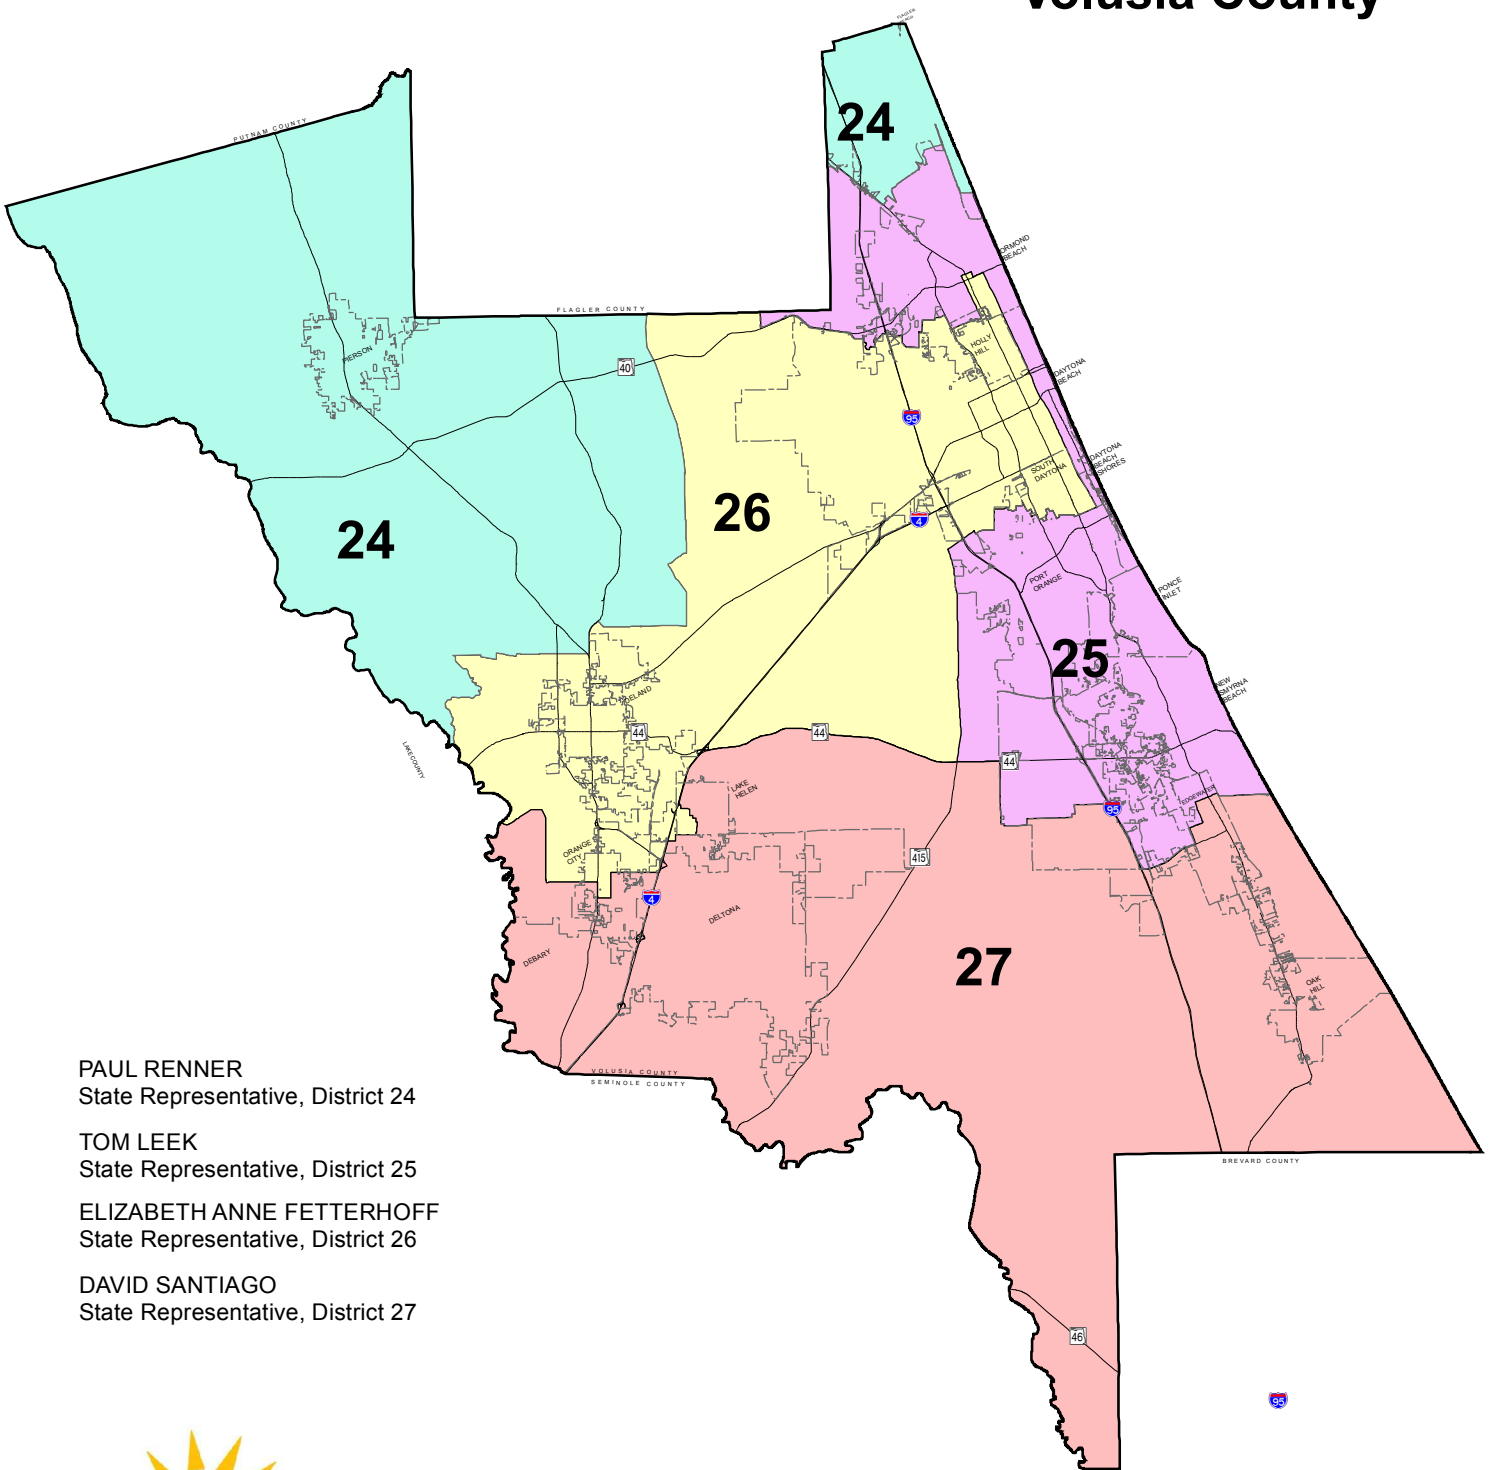

House Districts Volusia County

PAUL RENNER
State Representative, District 24

TOM LEEK
State Representative, District 25

ELIZABETH ANNE FETTERHOFF
State Representative, District 26

DAVID SANTIAGO
State Representative, District 27