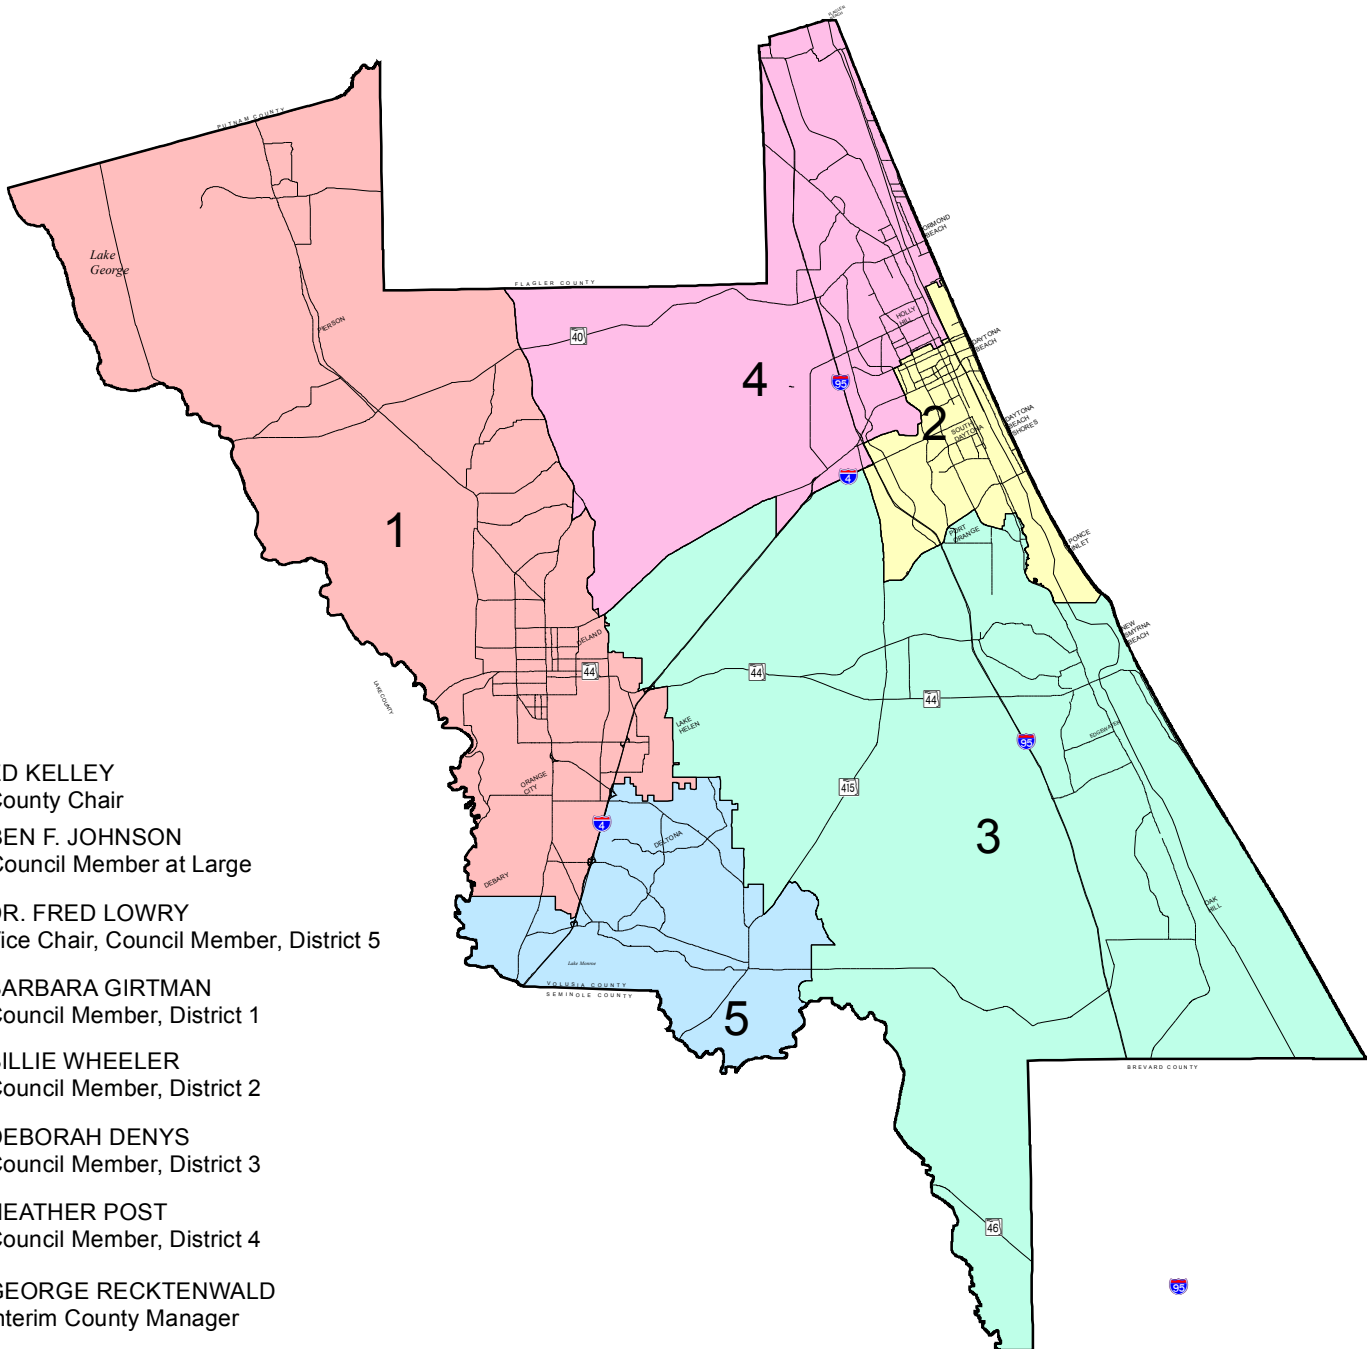

Council Districts Volusia County

ED KELLEY
County Chair

BEN F. JOHNSON
Council Member at Large

DR. FRED LOWRY
Vice Chair, Council Member, District 5

BARBARA GIRTMAN
Council Member, District 1

BILLIE WHEELER
Council Member, District 2

DEBORAH DENYS
Council Member, District 3

HEATHER POST
Council Member, District 4

GEORGE RECKTENWALD
Interim County Manager

PREPARED BY:
DEPARTMENT OF ELECTIONS
LISA LEWIS SUPERVISOR OF ELECTIONS
JAN, 2019