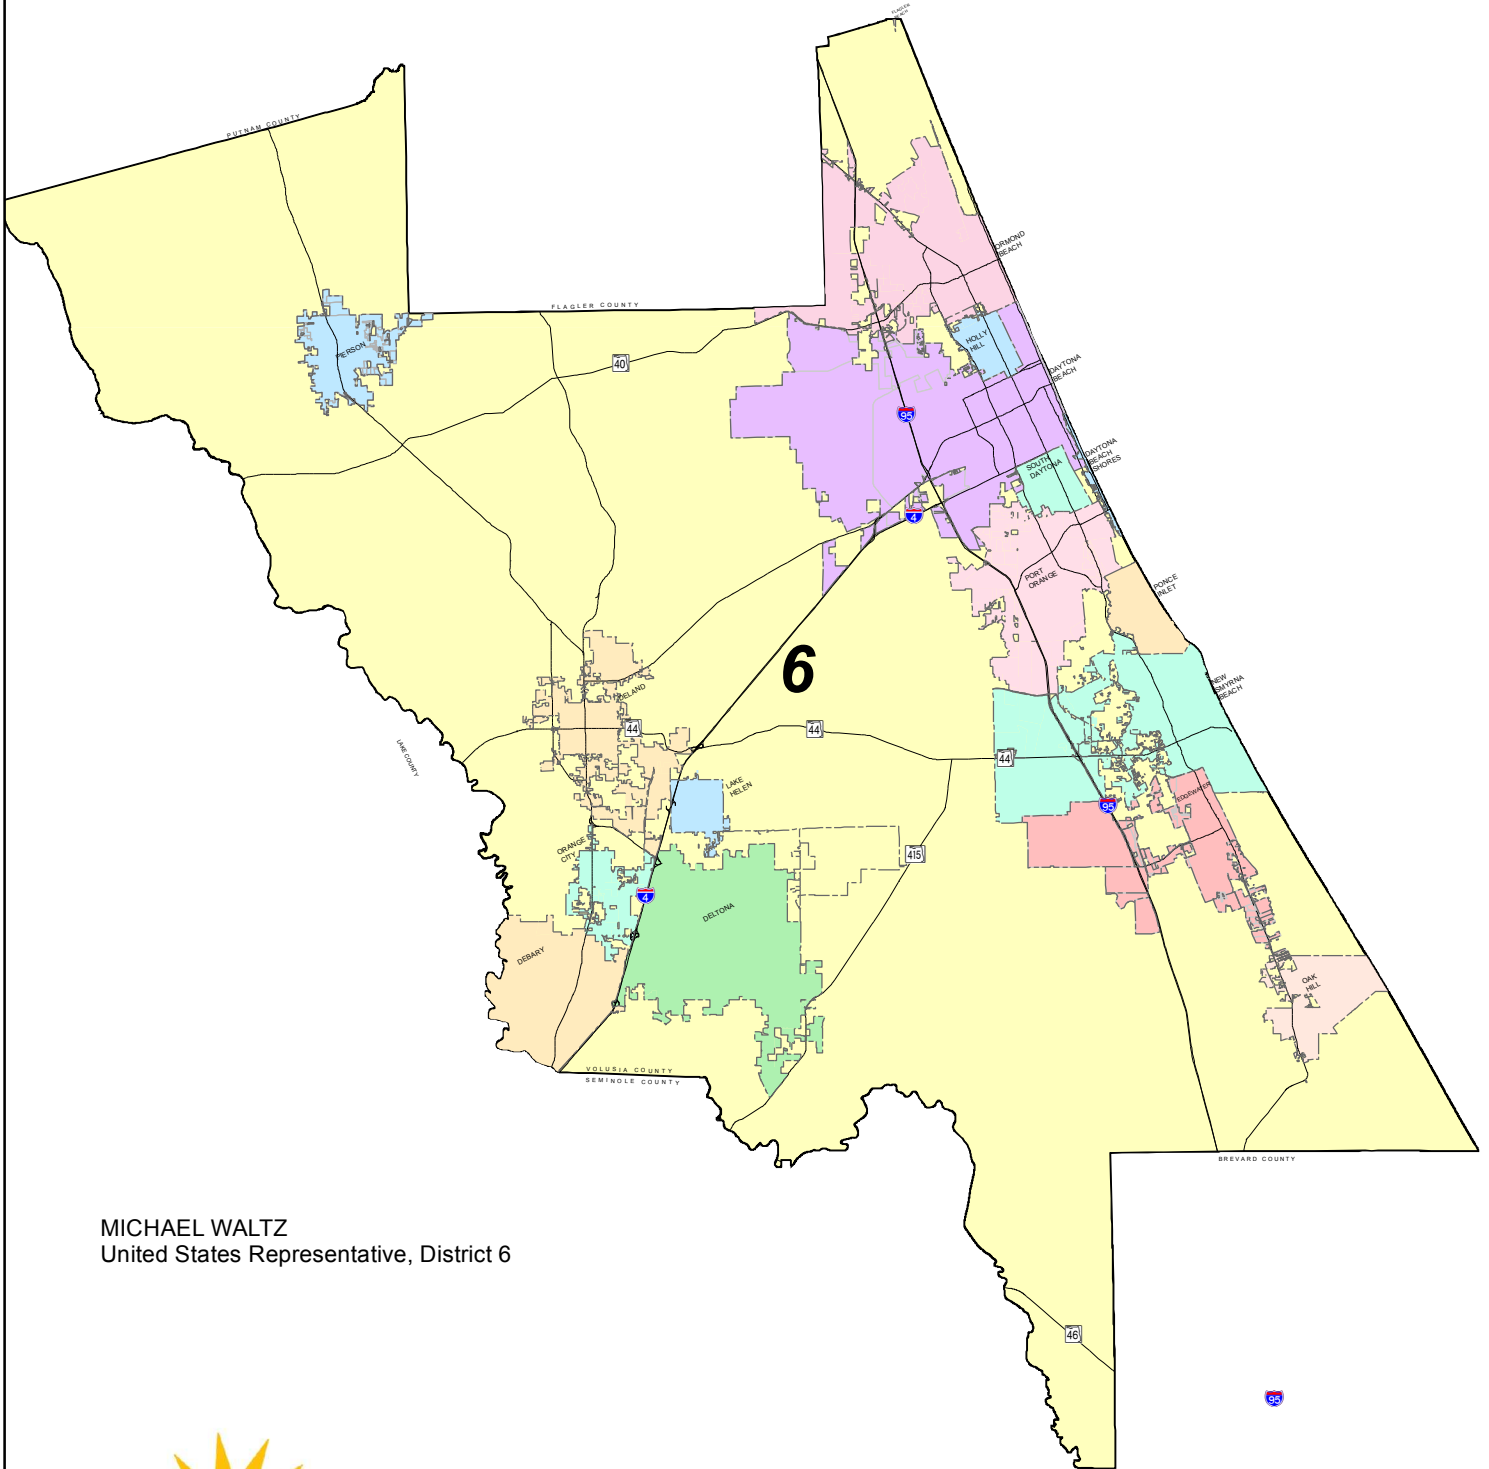

Congressional Districts Volusia County

MICHAEL WALTZ
United States Representative, District 6

PREPARED BY:
DEPARTMENT OF ELECTIONS
LISA LEWIS SUPERVISOR OF ELECTIONS
JAN, 2019