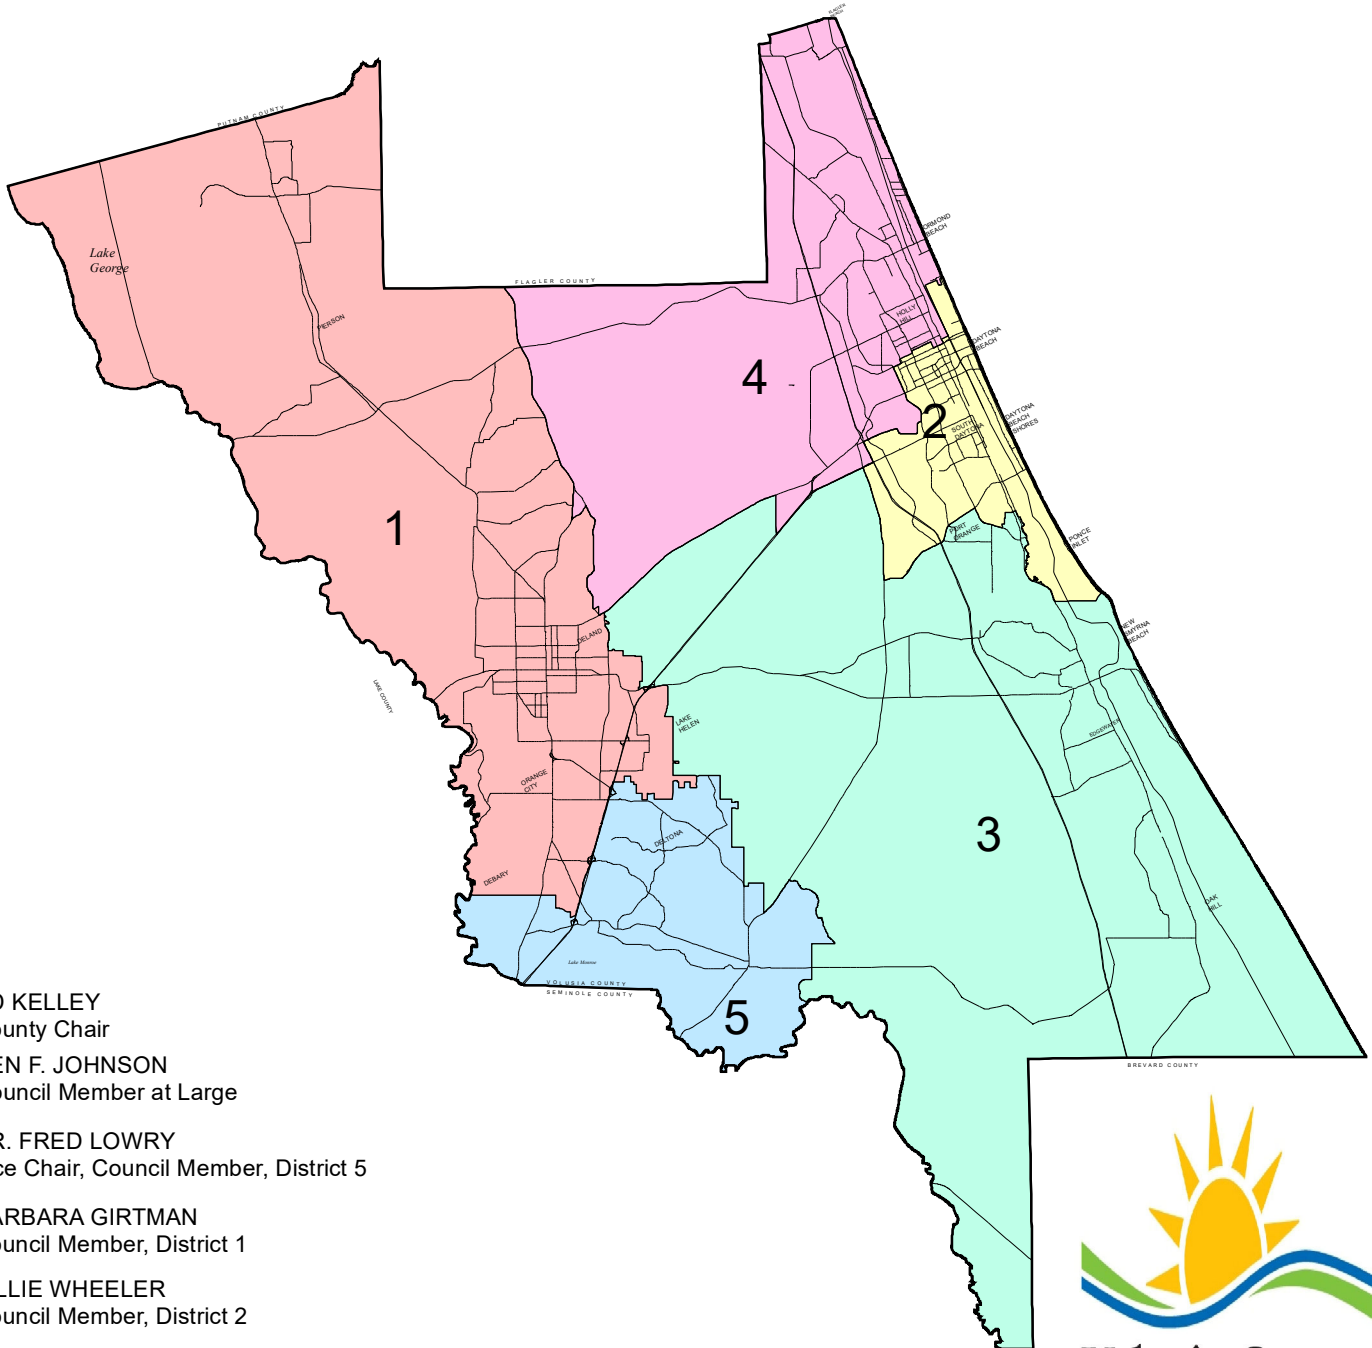

County Council Districts Volusia County

ED KELLEY
County Chair

BEN F. JOHNSON
Council Member at Large

DR. FRED LOWRY
Vice Chair, Council Member, District 5

BARBARA GIRTMAN
Council Member, District 1

BILLIE WHEELER
Council Member, District 2

DEBORAH DENYS
Council Member, District 3

HEATHER POST
Council Member, District 4

GEORGE RECKTENWALD
County Manager

PREPARED BY:
DEPARTMENT OF ELECTIONS
LISA LEWIS SUPERVISOR OF ELECTIONS
JAN, 2019